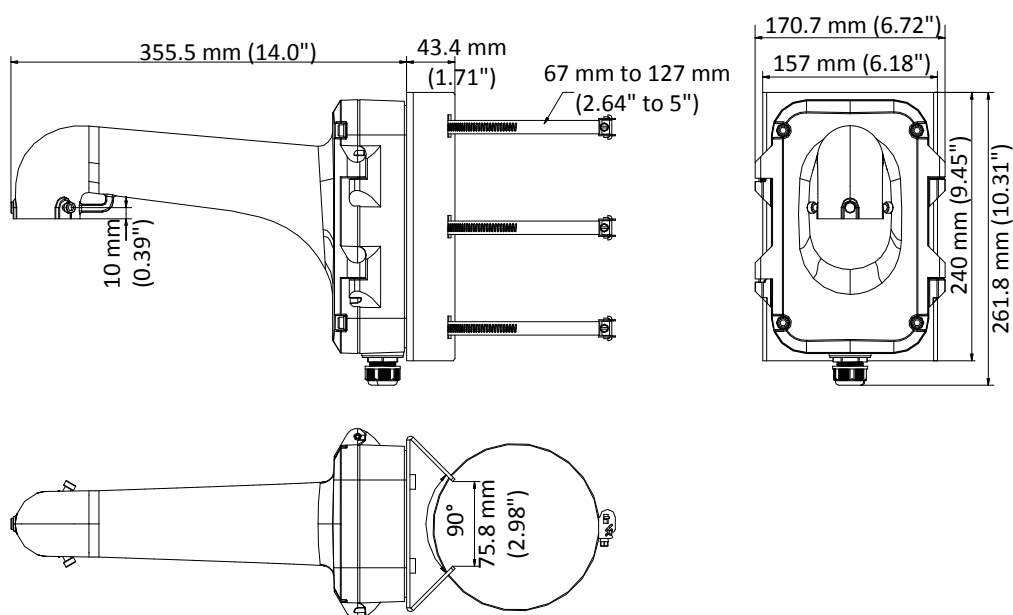

### Vertical Pole Mounting Bracket for Speed Dome

#### Feature

- Vertical pole mounting bracket with the junction box
- Aluminum alloy and steel material with surface spray treatment
- Adjustable diameter from 67 mm to 127 mm
- Supports bottom outlet and back outlet
- The hook for safety rope facilitates speed dome's installation

#### Dimension

#### Parameter

Model	DS-1604ZJ-Pole
Parameters	Vertical Pole Mounting Bracket for Speed Dome
Appearance	Hikvision White
Material	Aluminum Alloy and Steel
Dimension	355.5 mm × 261.8 mm × 170.7 mm (14" × 10.31" × 6.72")
Weight	3.8 Kg (8.38 lb.)