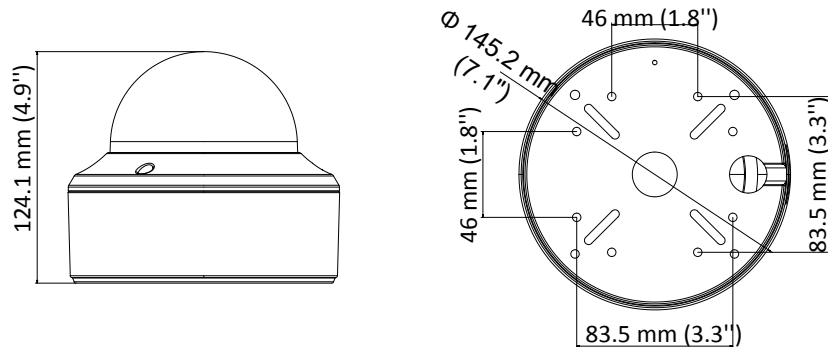

Order Models

DS-2CE56D8T-VPIT3E, DS-2CE56D8T-AVPIT3E

* PoC function is only available when cooperating with DS-1TPXXX.

Dimension